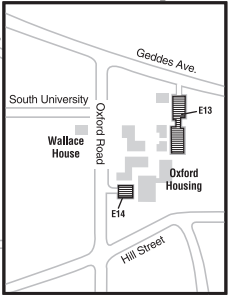

University of Michigan Central Campus

The Michigan League is located on the corner of N. University and Fletcher St.

Normally has spaces available - exit at Maynard St. to walk to the Michigan League.