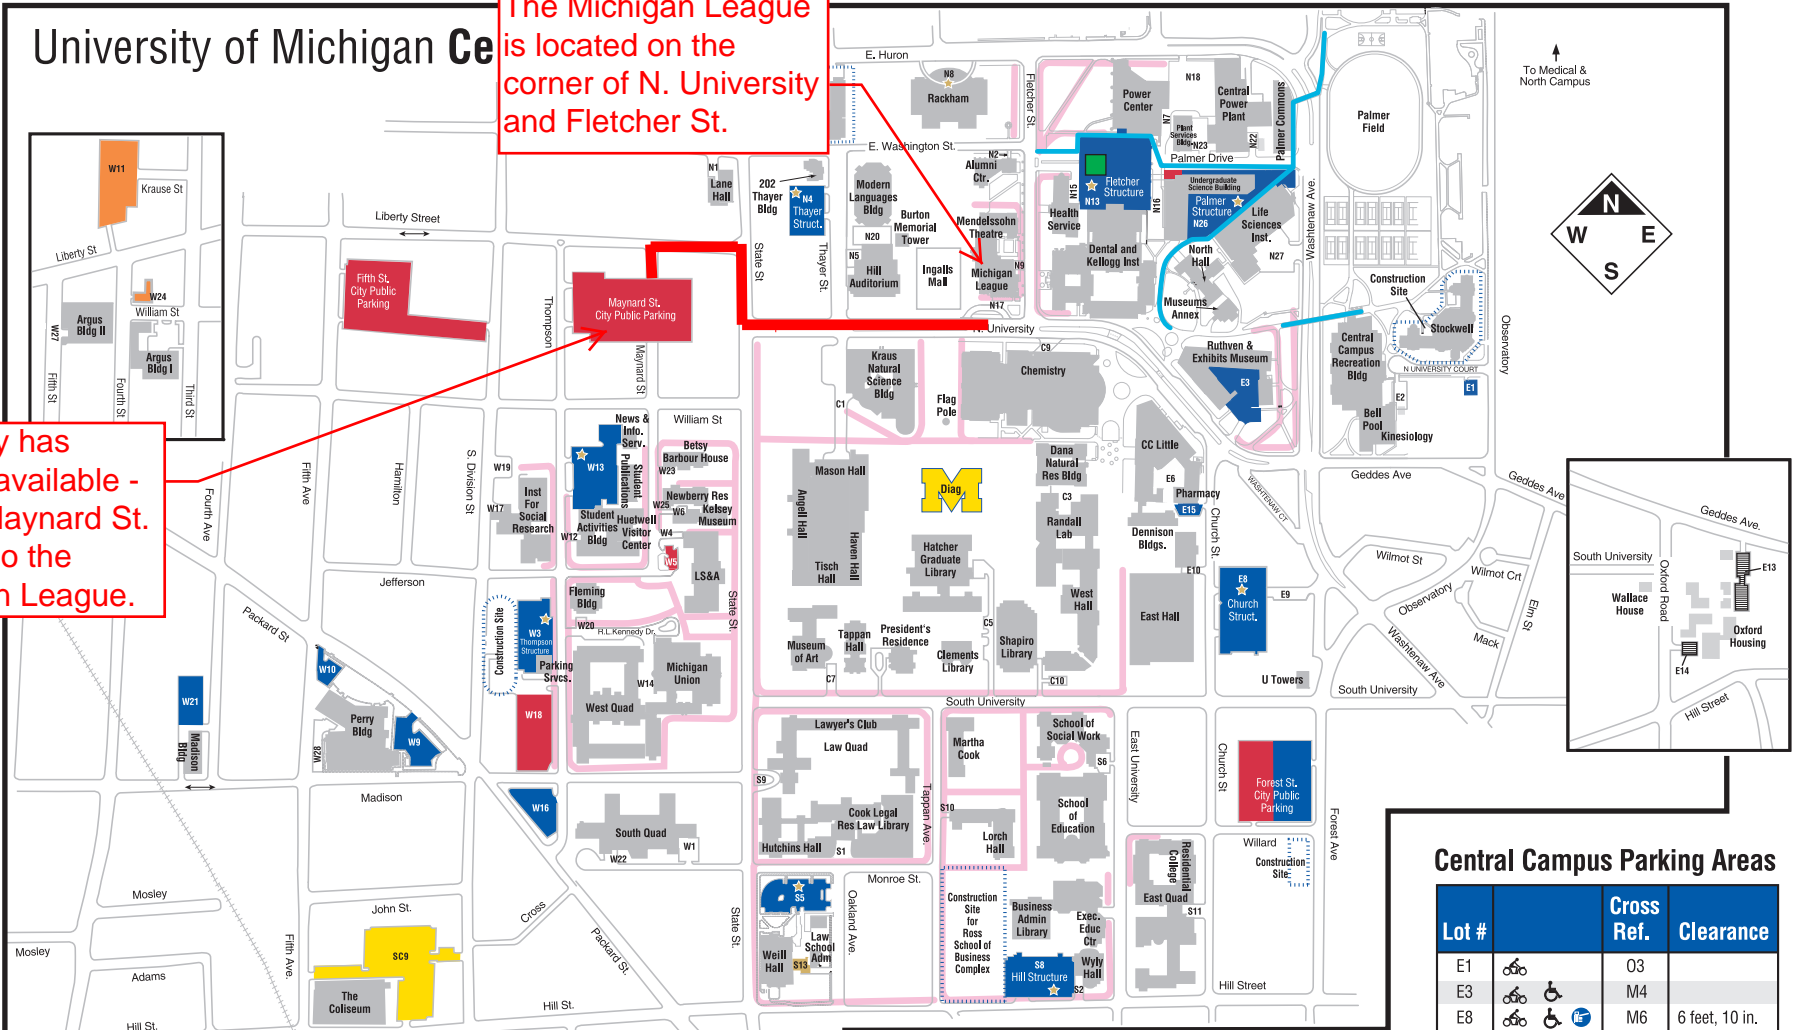

University of Michigan Central Campus

The Michigan League is located on the corner of N. University and Fletcher St.

Normally has spaces available - exit at Maynard St. to walk to the Michigan League.